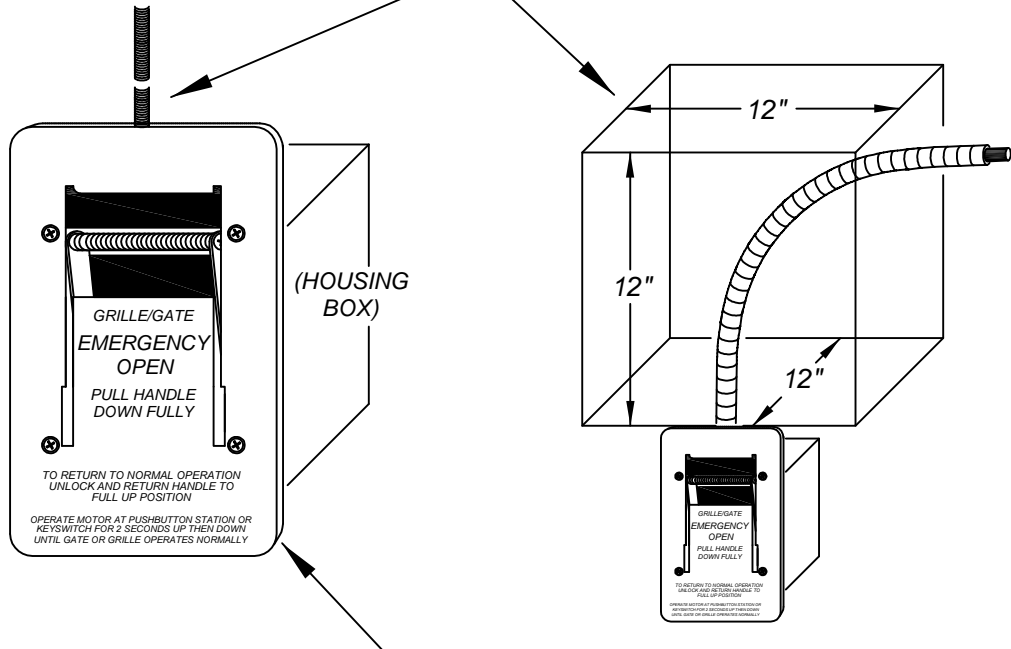

ROLLING CLOSURE ELECTRIC OPERATOR EMERGENCY RELEASE INSTALLATION

CABLE WILL NOT TRAVEL IF KINKED OR TURNED TOO SHARPLY. PLEASE LEAVE APPROX. 1 CU. FT. SPACE TO ACCOMODATE... AND TEST WELL BEFORE FINISHING THE WALL AROUND THE PULL STATION!

FACE PLATE MUST BE INSTALLED DIRECTLY TO THE HOUSING BOX BEHIND (AS SHIPPED) OR THE RELEASE WILL NOT WORK... LEAVE NO SPACE BETWEEN THEM!